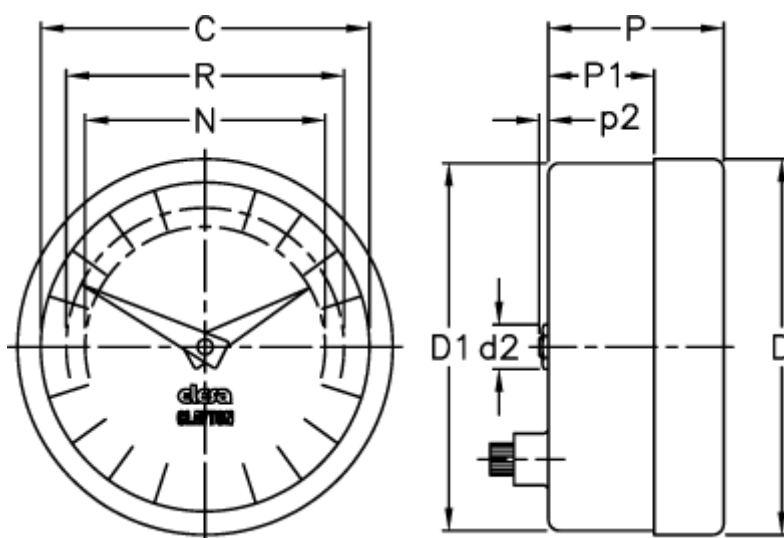

Article number: 2307024301

Description: E+G Positive drive indicator
PA02-0006-D

Measures

C = 60

R = 51

D = 68.4

D1 = 67.0

d2 = 8

N = 44

P = 32

P1 = 19.3

p2 = 1.0